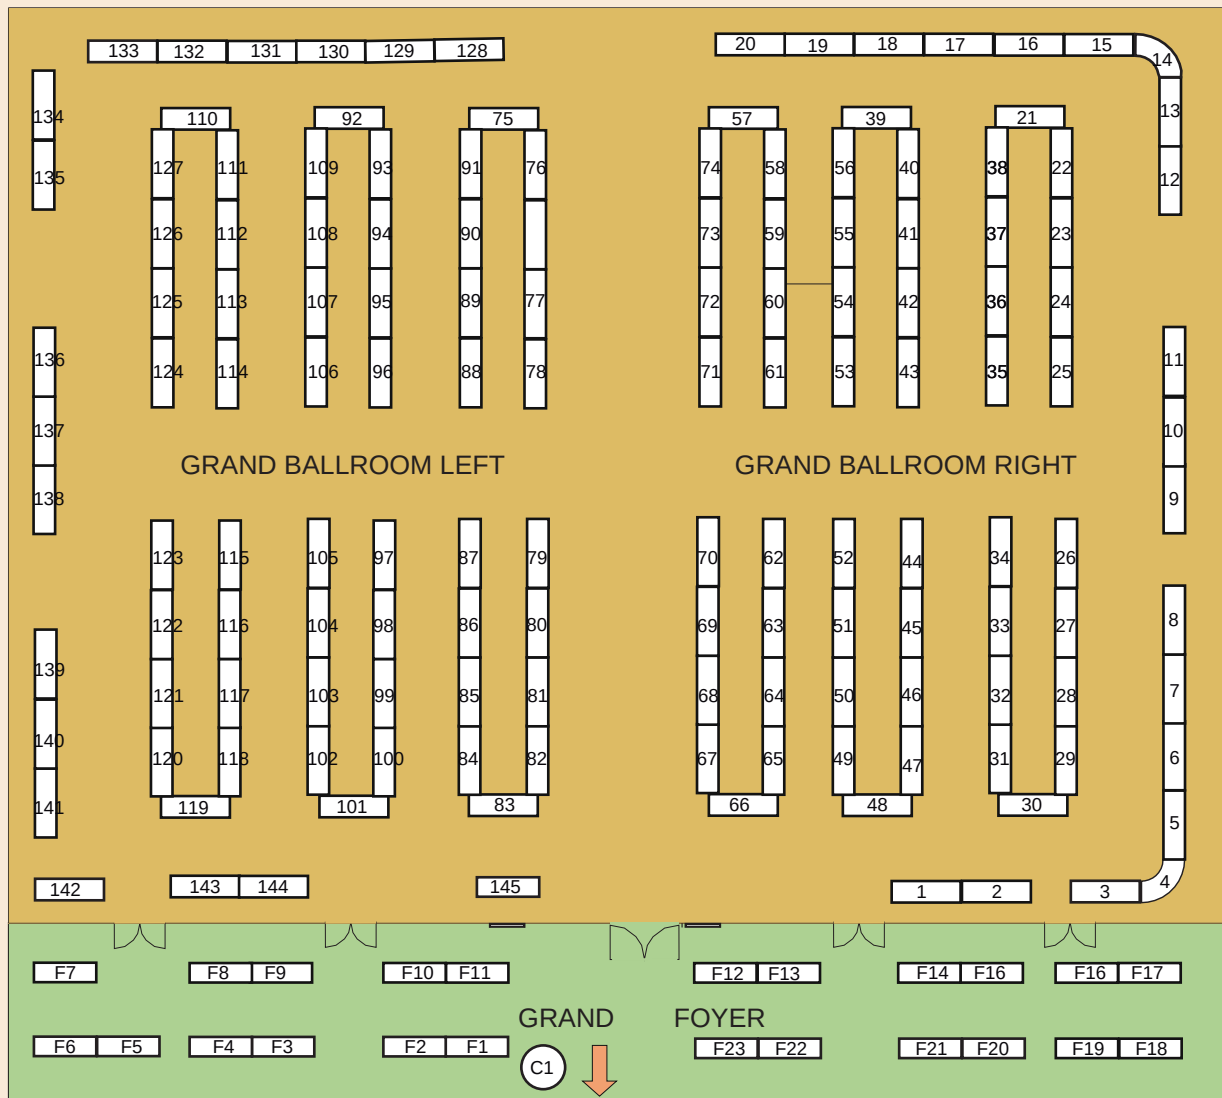

F19 Madeline's Patisserie	Bakery	FS	95 Olga's	Frozen	R
139 Maestri	Cheese/Deli	FS	122 Olli	Cheese/Deli	R FS
80 Massa Pizza	Frozen	R	63 Omena Organics	Dry Grocery	R
110 McClures Pickles	Dry Grocery	R	131 Orlando Foods	Grocery	FS
93 Michigan Farm to Freezer	Frozen	FS	23 Orwasher	Frozen Bread	FS
F11 MI Pastry / Eat Local	Frozen/Bakery	R FS	108 Papa's Kitchen	Grocery/Cooler	R
40 Michigan Turkey Producers	Protein	R FS	F8 Pierino	Frozen Pizza	R FS
62 Morton Basset	Grocery	R	42 Pinsa Romana	Frozen	FS
55 Mutti	Dry Grocery	R	69 Planted	Produce	R
F17 National Coney Island	Grocery	R	137 Point Reyes Cheese	Cheese/Deli	R FS
118 Natural Northern	Cheese/Deli	FS	109 Pop Daddy	Grocery	R
86 Nestle	Dry Grocery	R	81 PopzUp	Grocery	R
F10 OhY Water	Beverage	R	F2 Potters Organic Crackers	Dry Grocery	R